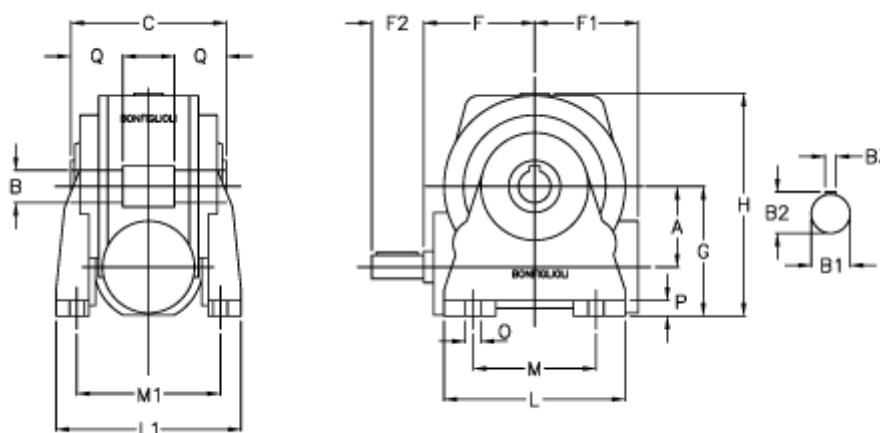

Data Sheet

Article number: 3901185100100

Description: Worm gear with solid input shaft
VF 185N-100-HS

Measures

a	= 185.4	F1 = 205	O = 22.0
B	= 60	F2 = 70	P = 22
B1	= 40	g = 254	Q = 65.0
B2	= 43.0	H = 457.0	
B3	= 12	L = 360	
C	= 190	L1 = 320	
Description	= VF 185N-xx-HS	m = 270	
F	= 214.5	M1 = 251.0	